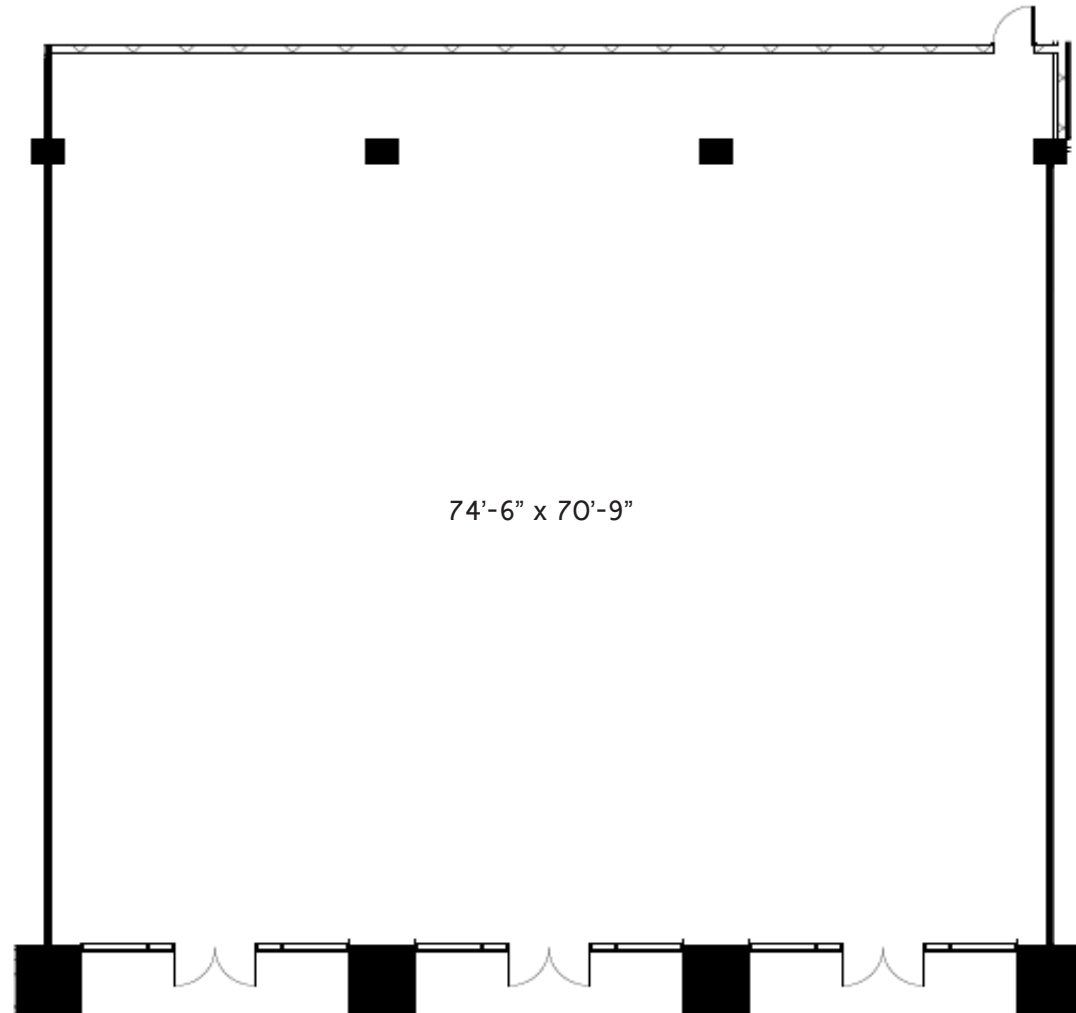

150 THROCKMORTON STREET FORT WORTH, TEXAS 76102

SUITE 170
5,405 RSF

KEYPLAN - 1ST FLOOR